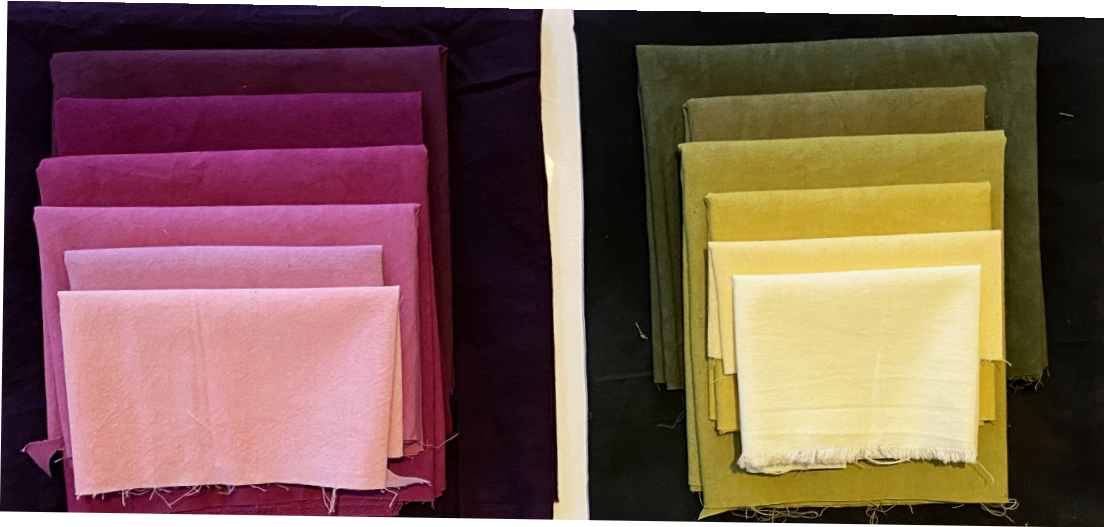

MATERIALS BALL

Two contrasting fabrics, one for the background and one for the circles.
With seven different shades from light to dark.

QUANTITIES:

LIGHT:

- 1- 60x20cm
- 2-110x20cm
- 3-110x20cm
- 4-110x30cm
- 5-110x30cm
- 6-110x30cm
- 7-110x30cm

DARK:

MATERIALS:

- APLIQUICK tools
- Fabric glue
- Fabric scissors
- Cutting matt
- Thin pins
- Base for pinning pins
- Base for iron
- Iron